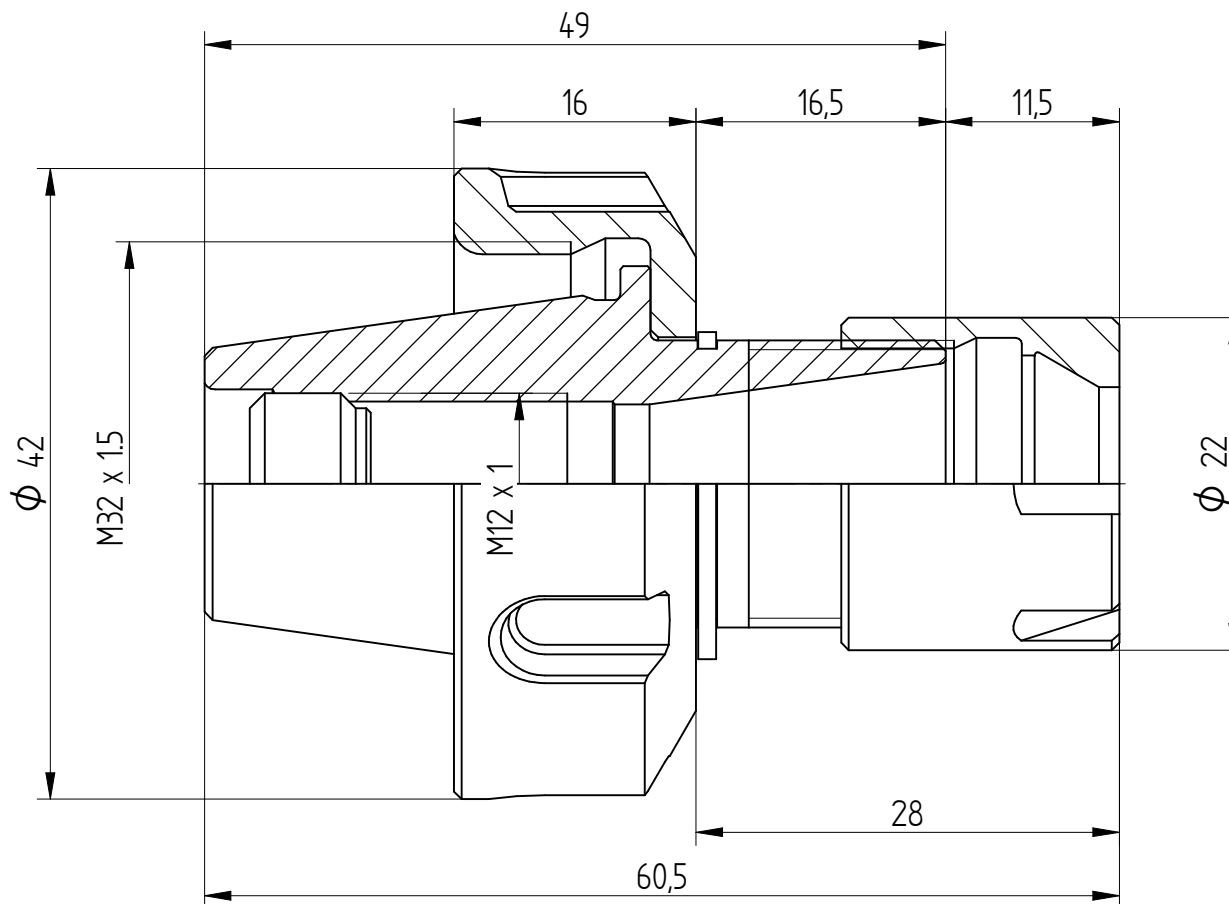

Swiss
Precision
Tools

REGO-FIX®

REGO-FIX AG
Obermattweg 60
4456 Tenniken / Switzerland

Phone +41 61 976 14 66
Fax +41 61 976 14 14
www.rego-fix.com

This is a non-controlled copy. All information given herein is subject to change without notice

The information given herein has been carefully checked and is believed to be correct. REGO-FIX, however, assumes no responsibility or liability for any errors, inaccuracies or omissions that may appear in this drawing

This document is subject to copyright laws. No part of this document may be reproduced or transmitted in any form or any means, electronic or mechanic, for any purpose, without the express written permission of REGO-FIX

Type : ADP_ER25_ER16M
Part No. : 716225160
Date : 16.02.2015
Scale : 2:1